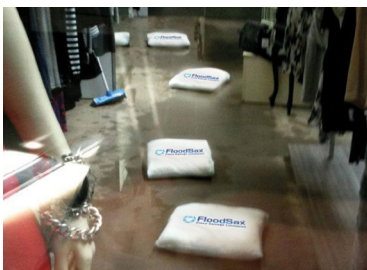

## SORB<sup>®</sup>H2O: Floodsax<sup>®</sup> is a quick emergency aid in case of water damage events in any situation.

SORB<sup>®</sup>H2O: Floodsax<sup>®</sup> is a self-swelling pad, filled with super-absorbing polymer crystals. **The 200gr light-weighted pad absorbs up to 25 l of water within 3 minutes.** A pack of 5 bags deals with over 100 l of water - hundred times of its own weight. The ideal solution for quick water absorption - as a barrier or for targeted reallocation of water e.g.

### Dimensions SORB<sup>®</sup>H2O: Floodsax<sup>®</sup>

Total length: 490mm  
Total width: 400mm  
Length of single inlay pad: 435mm  
Width of single inlay pad: 150mm  
Weight of the pad: 200gr (selling unit: 5pads/package)

### Water absorption

SORB<sup>®</sup>H2O: Floodsax<sup>®</sup> absorbs 25l within 3 minutes.

### Water barrier

SORB<sup>®</sup>H2O: Floodsax<sup>®</sup> can be used perfectly as barrier after absorption of water.